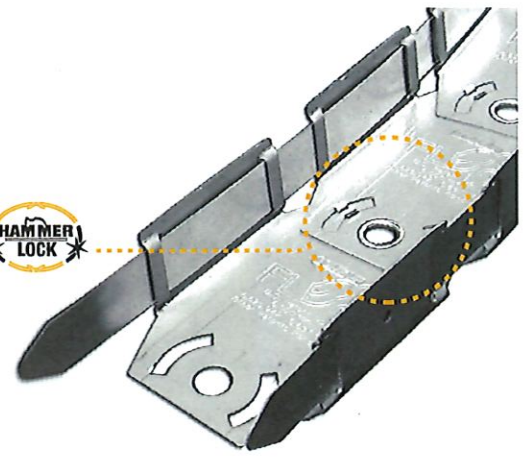

4000 NW 39th St. Suite B, Oklahoma City, OK 73112
tel 405.996.5343 toll free 866.443.FLEX(3539)
fax 405.996.5353
www.flexabilityconcepts.com

11 December 2020

Dear Flex-Ability Concepts Customer,

We are glad to have been able to maintain steady pricing since January 2018, but due to increases in the cost of steel and shipping, Flex-Ability Concepts finds it necessary to increase the prices for our products. The increases will be approximately 5-7% for most of our 20 gauge products and will vary for the remaining 18 and 16 gauge items depending on the individual product and on quantities purchased. Please keep in mind pricing includes the shipping costs. The new prices will take effect January 1st, 2021. The new price list has been attached to this announcement.

AND CEILING

THE CURVED WALL PEOPLE™